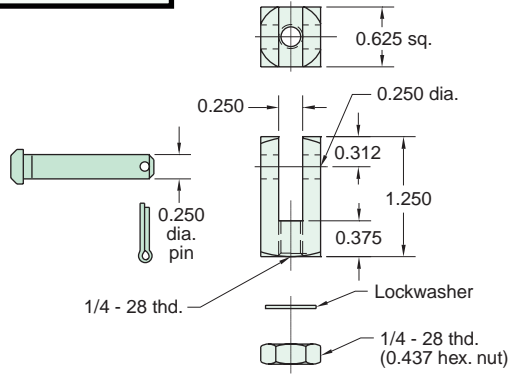

# 7/8" BORE MOUNTING BRACKETS

**15015**

Rod Clevis Assembly

**15018-1**

Foot Mounting Bracket